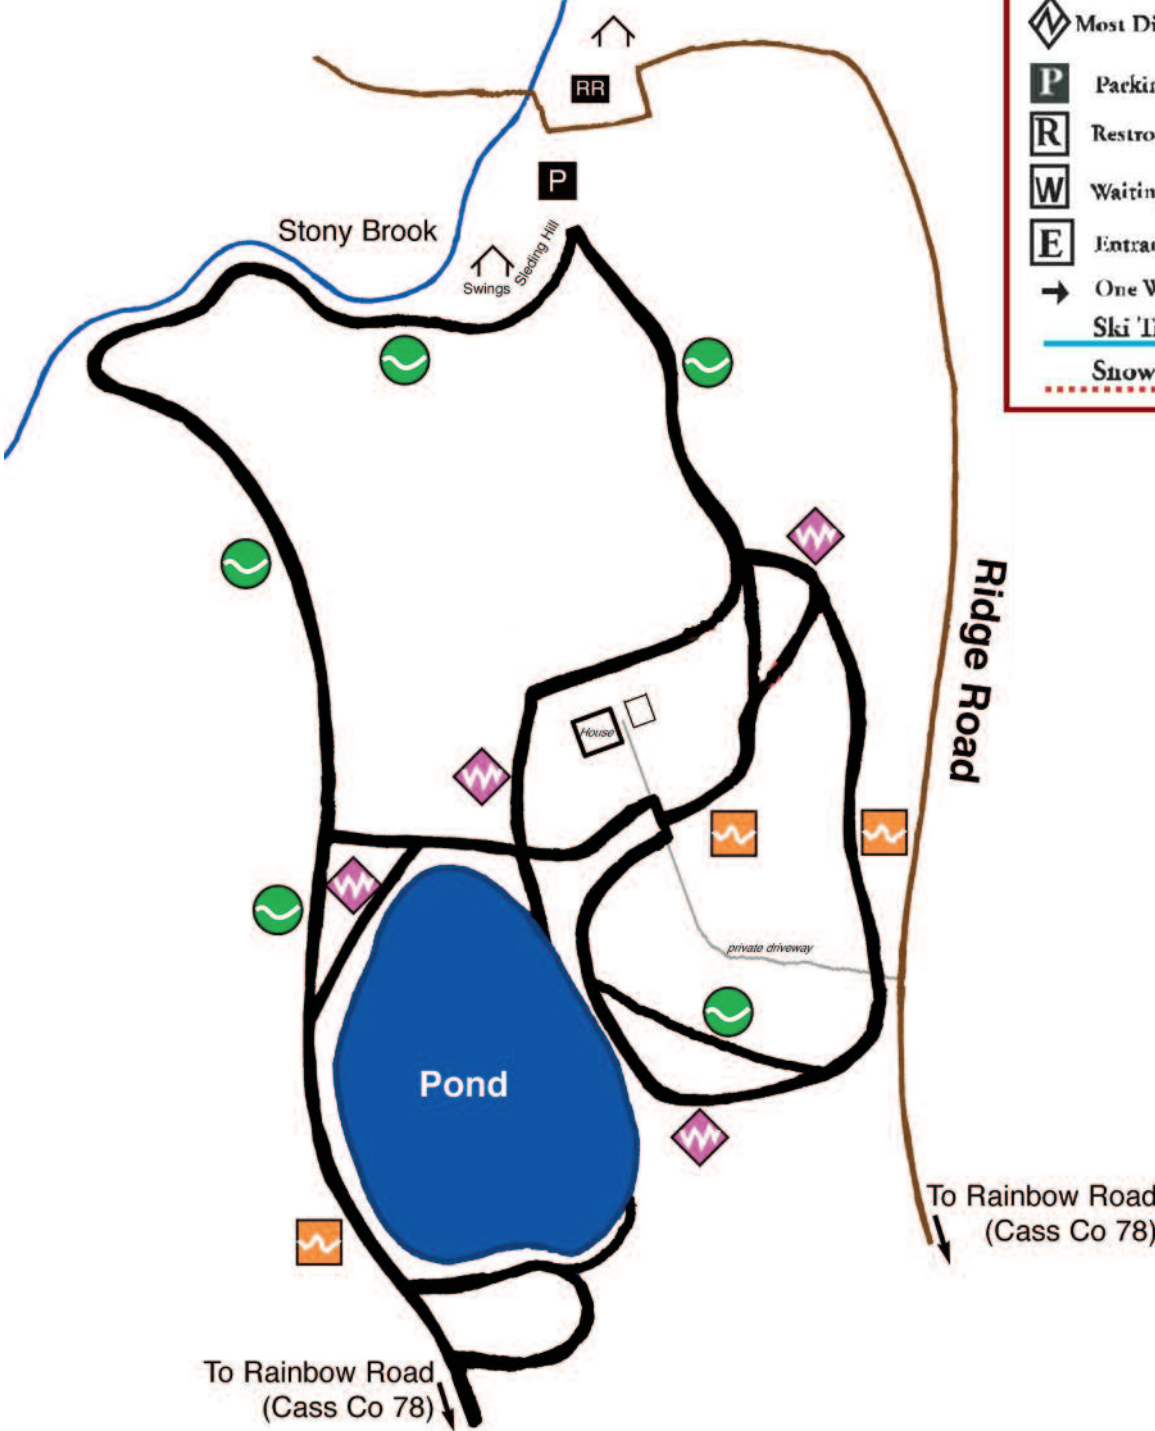

Fritz Loven Park Trails

	Easiest
	Moderate
	Most Difficult
	Parking
	Restroom
	Waiting Room
	Entrance
	One Way
	Ski 'Trail
	Snowmobile 'Trail